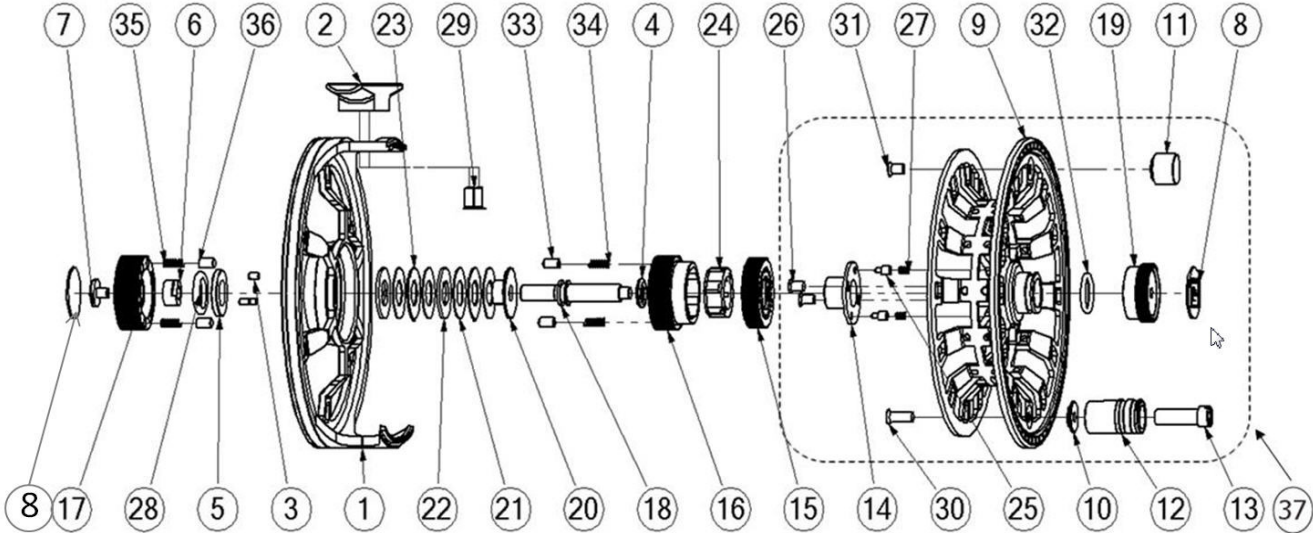

PARTS LIST FOR HARDY ULTRALITE CA DD 3000/4000/5000/6000/7000

#	DESCRIPTION	QTY	PART NO.										HARDY STYLE NO.														
			TITANIUM WITH GOLD FLASHES					BLACK WITH TITANIUM FLASHES					TITANIUM WITH GOLD FLASHES				BLACK WITH TITANIUM FLASHES										
			3000	4000	5000	6000	7000	3000	4000	5000	6000	7000	3000	4000	5000	6000	7000	3000	4000	5000	6000	7000					
1	Frame	1	1389585	1389592	1389598	1389601	1389604	1389616	1389628	1389634	1389637	1389640	N/A	N/A	N/A	N/A	N/A	N/A	N/A	N/A	N/A	N/A	N/A	N/A	N/A		
2	Reelback	1			1389539						1389617															N/A	
3	Push Pin	3			1389540						1389540																N/A
4	O-Ring	1			1389541						1389541																N/A
5	Push Plate	1			1389542						1389542																N/A
6	Threaded Spindle Locknut	1			1389543						1389543																N/A
7	Stop Screw	1			1389544						1389544																N/A
8	Hardy Badge	2			1329272						1329272																HREUN005SP9
9	Spool	1	1389586	1389593	1389599	1389602	1389605	1389618	1389629	1389635	1389638	1389641	N/A	N/A	N/A	N/A	N/A	N/A	N/A	N/A	N/A	N/A	N/A	N/A	N/A	N/A	N/A
10	Handle Cup	1	1389546			1338998		1389619			1339471																N/A
11	Counter Balance	1	1389587			1389594		1389587			1389594		N/A														N/A
12	Handle Knob	1	1389588			1389595		1389621			1389631		N/A														N/A
13	Handle Wire	1	1389589			1389596		1389589			1389596		N/A														N/A
14	Top Hat Sleeve	1			1389550						1389550																N/A
15	Clutch Cover	1			1389551						1389623																N/A
16	Clutch Body	1			1389552						1389624																N/A
17	Regulator Knob	1			1389553						1389625																N/A
18	Spindle	1						1389590																			N/A
19	Spool Latch Nut	1			1389555						1389626																N/A
20	Spindle Bush	1			1389556						1389556																N/A
21	Brake Pad	4			1389557						1389557																N/A
22	Internal Key Washer	2			1389558						1389558																N/A
23	External Key Washer	2			1389559						1389559																N/A
24	One-Way Clutch	1			1329023						1329023																HEUD010SP08
25	Spool Click Pin	2			1329245						1329245																HREUN005SP19
26	Sleeve Screw	2			1389560						1389560																N/A
27	Spool Click Spring	2			1329244						1329244																HREUN005SP18
28	Push O-Ring	1			1329263						1329263																HREUN005SP35
29	Reel Boot Screw	2			1329026						1329026																HEUD010SP11
30	Handle Screw	1			1329236						1329236																HREUN005SP10
31	Balance Screw	1			1329241						1329241																HREUN005SP15
32	Latch O-Ring	1			1329024						1329024																HEUD010SP09
33	Drag Click Pin (POM)	2			1389561						1389561																N/A
34	Drag Click Spring (0.25T)	2			1389562						1389562																N/A
35	Drag Click Spring	2			1329256						1329256																HREUN005SP29
36	Drag Click Pin	2			1329258						1329258																HREUN005SP30
37	Spare Spool	1	1371053	1371054	1371055	1371056	1371057	1371061	1371062	1371063	1371064	1371065															N/A

Reel Part Numbers: ULTRALITE CA DD (TITANIUM WITH GOLD FLASHES) 3000: 1371040, 4000: 1371041, 5000: 1371042, 6000: 1371043, 7000: 1371044
ULTRALITE CA DD (BLACK AND TITANIUM FLASHES) 3000: 1371048, 4000: 1371049, 5000: 1371050, 6000: 1371051, 7000: 1371052